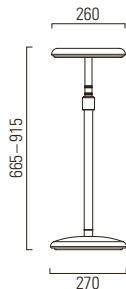

Illustrations: Henriette Vogtherr

Version: standing seat, height-adjustable

Seat: swiveling

Covering: mesh orange | green | grey | black

Standpipe: inclinable, steel black powder-coating

Girsberger AG
Bernstrasse 78
CH-4922 Bützberg
Tel. +41 (0)62 958 58 58
Fax +41 (0)62 963 19 37
mail@girsberger.ch