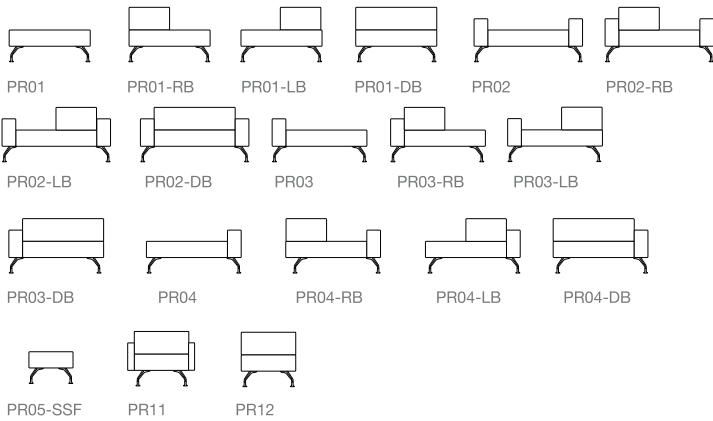

Perimeter
upholstery systems

The Perimeter family ranges from a contemporary two-seater sofa to a suite of pieces that can be configured successfully in both confined spaces and vast atriums. Also available as elegant curved units, Perimeter can be combined with Boundary when single and double seating scenarios are required.

Perimeter upholstery systems

Straight Perimeter Units

Curved Perimeter Units

Standard Product Information - Straight Units

Frame: Plywood and hardwood frame with glued and screwed joints.

Foam: Vitafoam Reflex