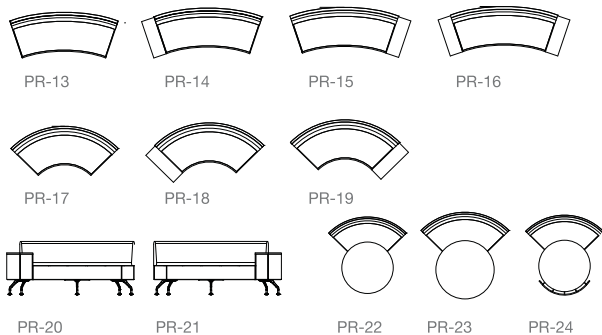

Perimeter
upholstery systems

The Perimeter family ranges from a contemporary two-seater sofa to a suite of pieces that can be configured successfully in both confined spaces and vast atriums. Also available as elegant curved units, Perimeter can be combined with Boundary when single and double seating scenarios are required.

Perimeter upholstery systems

Straight Perimeter Units

Curved Perimeter Units

Standard Product Information - Straight Units

Frame: Plywood and hardwood frame with glued and screwed joints.

Foam: Vitafoam Reflex

Legs: Die-Cast Aluminium finished in RAL 9006 or Stone

Glides: - adjustable glides fitted as standard in RAL 9006 or Stone.

Optional Upcharges

- Polished Legs & chrome glides
- Monitor Arm
- Power unit

Standard Product Information - Curved Units