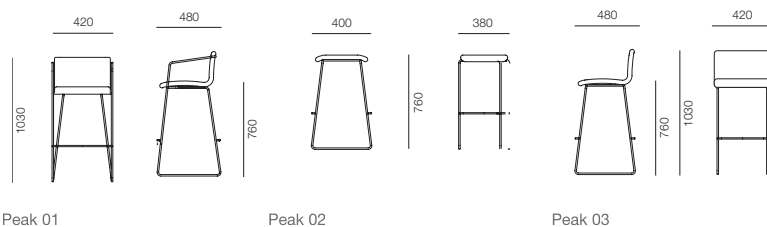

Peak Stools

a stool design
modern

The directness of its design means it works equally well as a simple plywood stool with upholstered pads or a fully upholstered shell with arms. Built around a steel rod frame, it includes a clever footrest at the front and back, adding structure and encouraging its socially relaxed attitude.

Peak Stools

Standard Product Information

Frame: Ø12.7mm Steel finished in RAL 9006

Upholstered Seat Shell: Laminated Birch

Showood Seat Shell: Laminated Beech

Footgrip: Black uPVC

Armrests: Black Flexible uPVC

Optional Upcharges

Chrome Frame

Maple Showood

Walnut Showood

Peak 01

Peak 02

Peak 03

www.orangebox.com