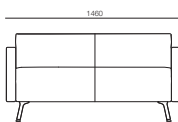

Angled - RAL 9006 (Standard)

Column - RAL 9006

Slim - Satin finish

Tapered - Satin Finish

Optional Upcharges

Two tone Upholstery

Chrome Legs (not available on slim leg)

Trannon 01