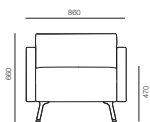

Angled - RAL 9006 (Standard)

Column - RAL 9006

Slim - Satin finish

Tapered - Satin Finish

Optional Upcharges

Two tone Upholstery

Chrome Legs (not available on slim leg)

Trannon 01