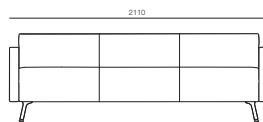

Trannon Upholstery

Standard Product Information

Frame: Plywood and hardwood frame with glued and screwed joints.

Foam: Vitafoam Reflex seat cushion with polyester fibre filled back cushions.

Legs: Steel Fabrication:

Angled - RAL 9006 (Standard)

Column - RAL 9006

Slim - Satin finish

Tapered - Satin Finish

Optional Upcharges

Two tone Upholstery

Chrome Legs (not available on slim leg)

Trannon 03

www.orangebox.com

orangebox

London Showroom

33-39 Bowling Green Lane

London

EC1R 0BJ

T +44 (0)20 7837 9922

F +44 (0)20 7837 4441